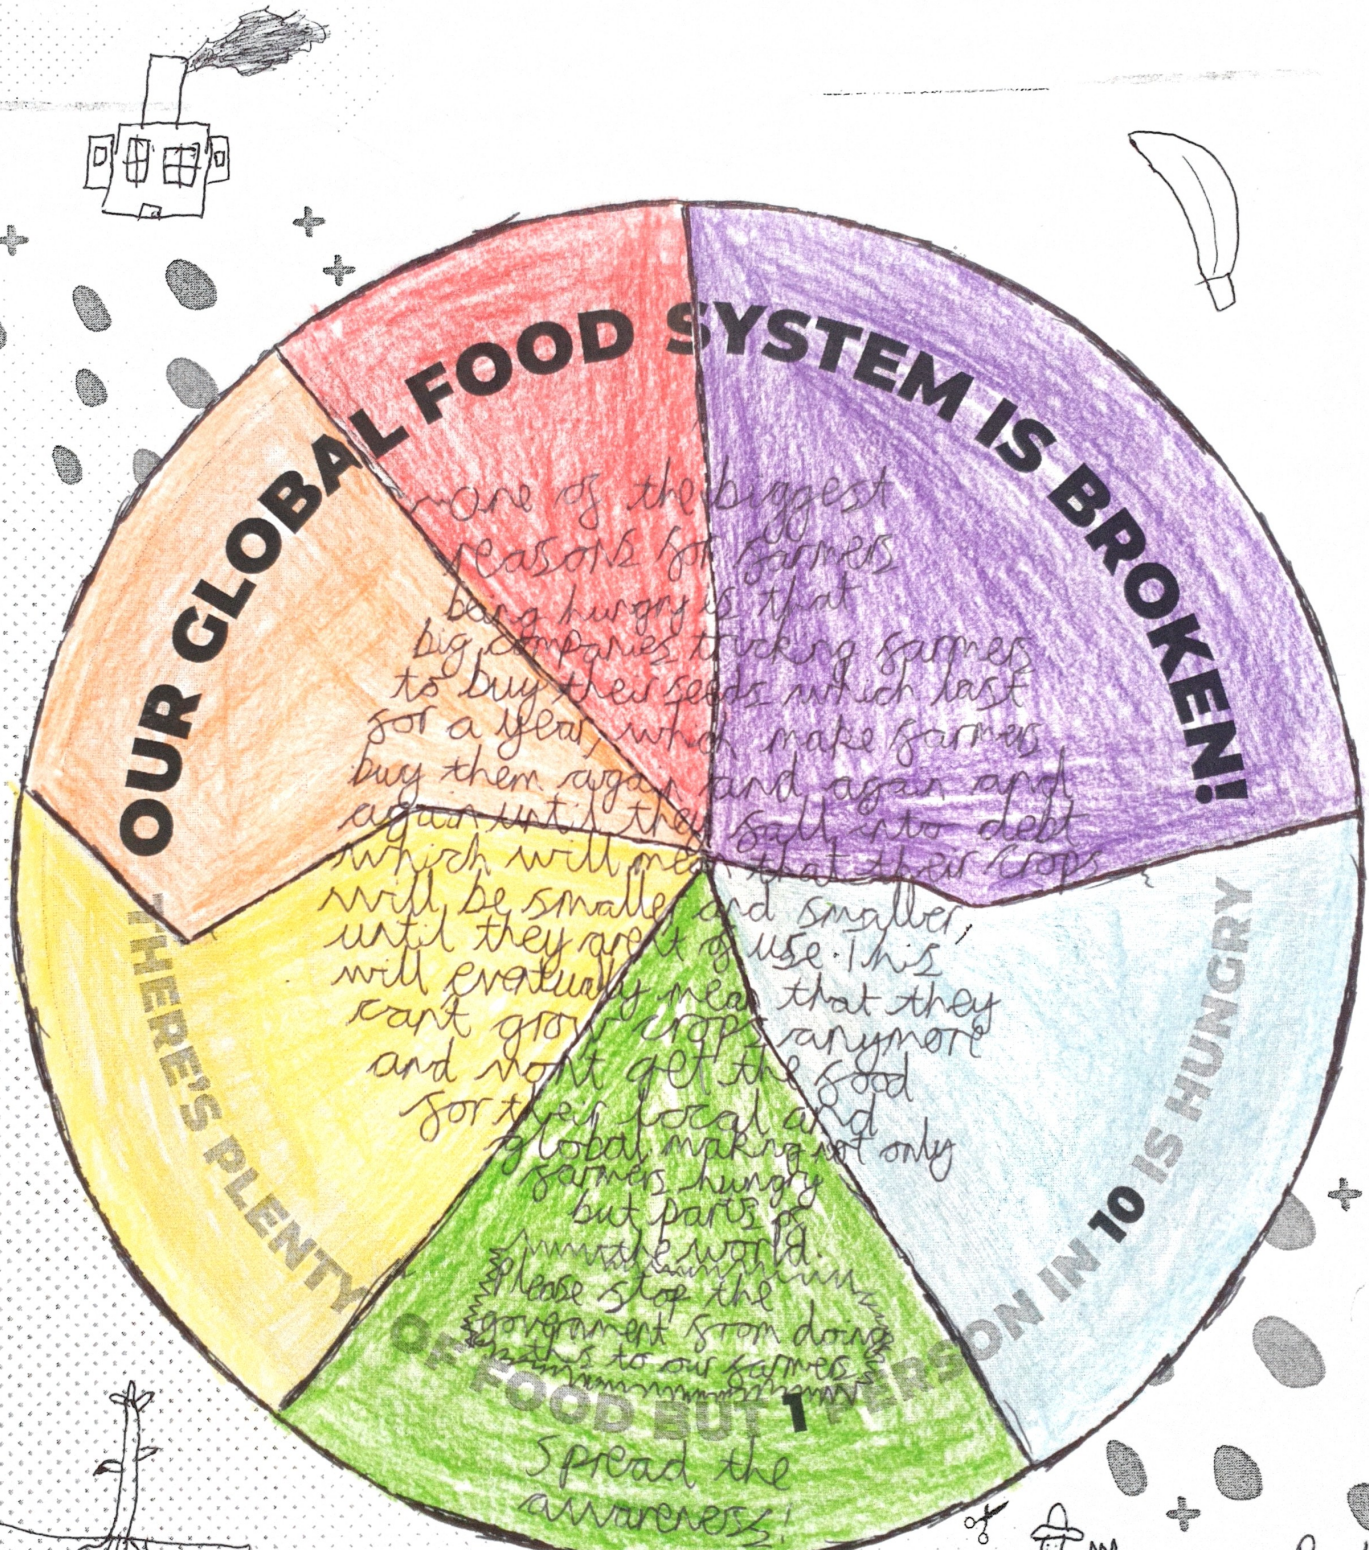

CAMPAIGN ACTION TEM 'PLATE'

Poster by Jacob Pollard